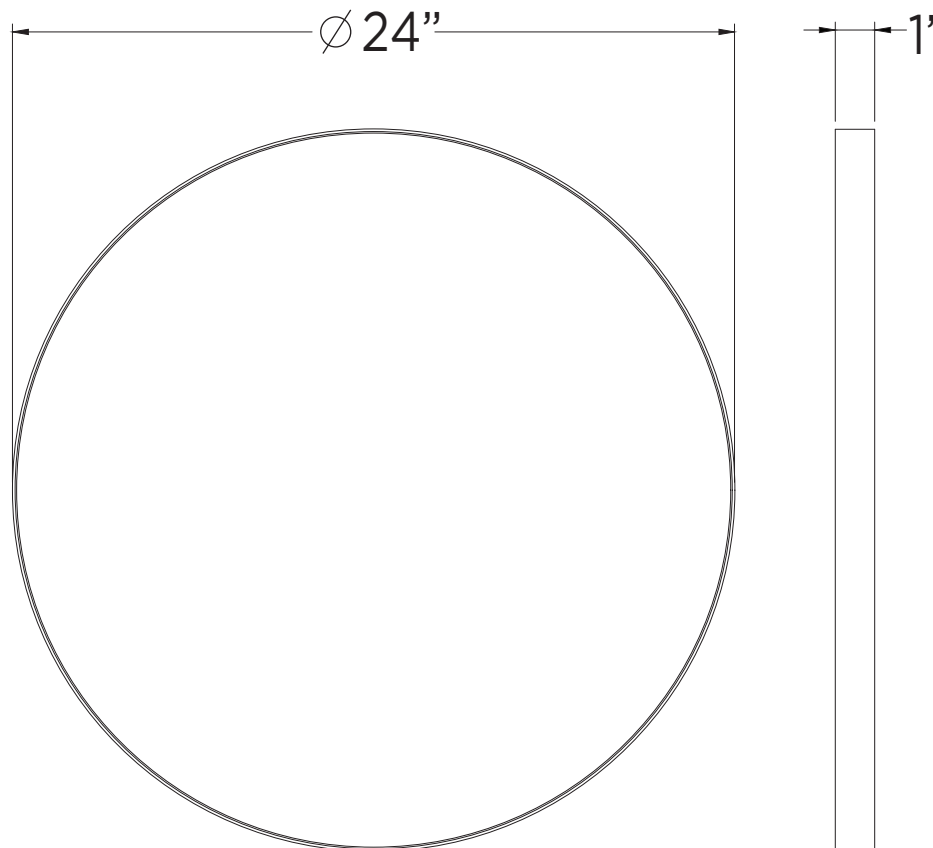

# MIRROR ROUND

**24"**

*ATTENTION! Dimensions may vary by up to 3/8". It is highly recommended to pull all dimensions of actual model for installation and measuring purposes.*

**MODEL# MRD2424**